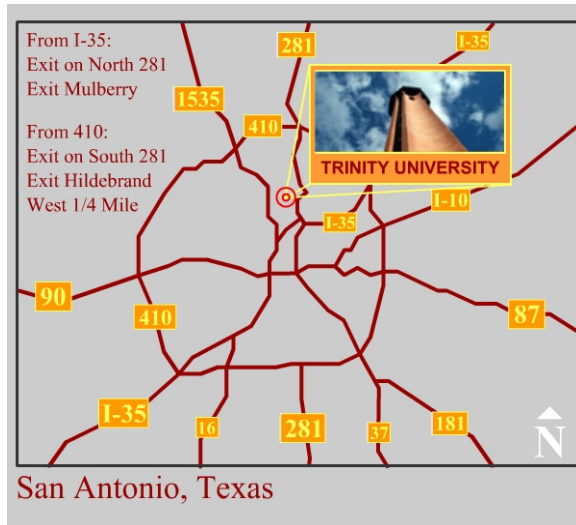

Directions to Trinity University

Trinity University is located just north of downtown San Antonio at McAllister Freeway (U.S. Highway 281) and Mulberry. It is four miles south of San Antonio International Airport, one mile west of Fort Sam Houston, and three miles north of the Alamo.

EDMUG Attendees

EDMUG meeting will be held in the Fiesta Room at the Coates University Center

Recommended parking is at nearby Alamo Stadium